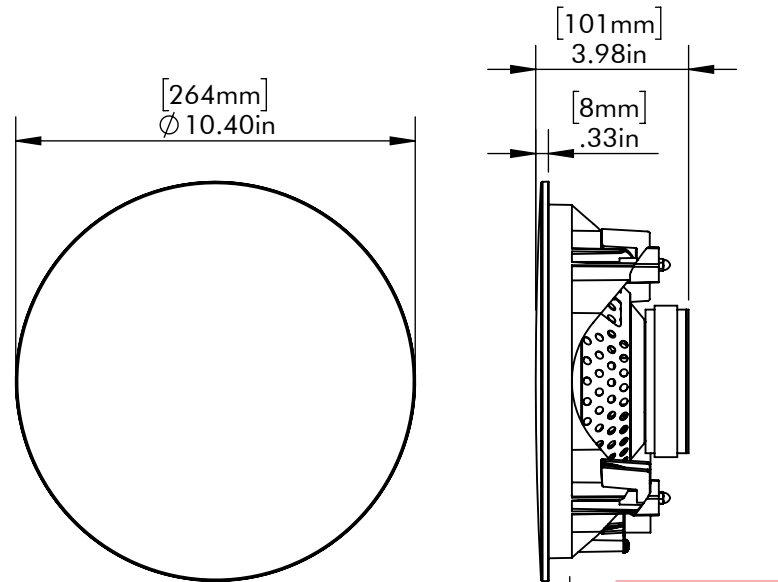

GRILL OFF

MOUNTING LOCKS
EXTEND 0.375in [9.5mm]
BEYOND ALL EDGES

GRILL ON

IC8-AW

DIMENSION
DRAWING

MAX CEILING
THICKNESS
1in [25mm]

CUTOUT DIAMETER
(WITH TOLERANCE)
9.37in [238mm]

BOX VOLUME
MINIMUM: 15L [0.53ft³]
OPTIMAL: 30L+ [1.06ft³+]
(BASS OUTPUT DECREASES
AS BOX VOLUME DECREASES)