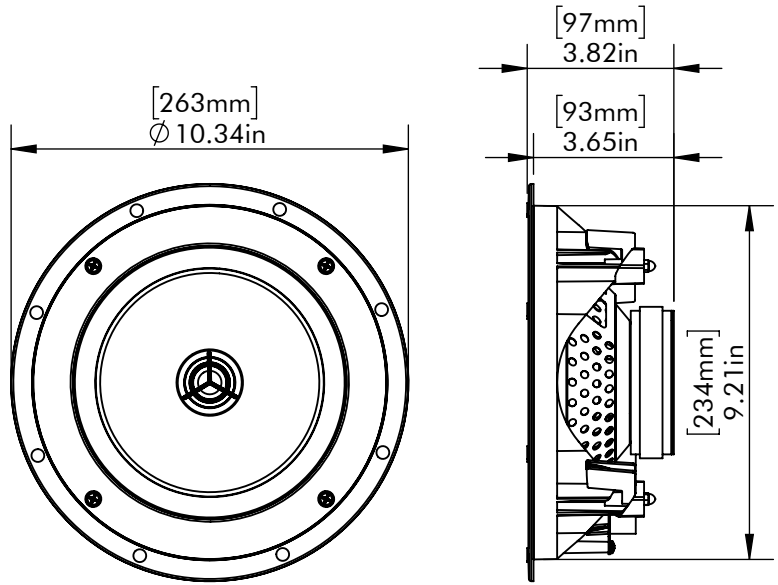

GRILL OFF

MOUNTING LOCKS
EXTEND 0.375in [9.5mm]
BEYOND ALL EDGES

GRILL ON

IC8-AW

DIMENSION
DRAWING

MAX CEILING
THICKNESS
1in [25mm]

CUTOUT DIAMETER
(WITH TOLERANCE)
9.37in [238mm]

BOX VOLUME
MINIMUM: 15L [0.53ft³]
OPTIMAL: 30L+ [1.06ft³+]
(BASS OUTPUT DECREASES
AS BOX VOLUME DECREASES)